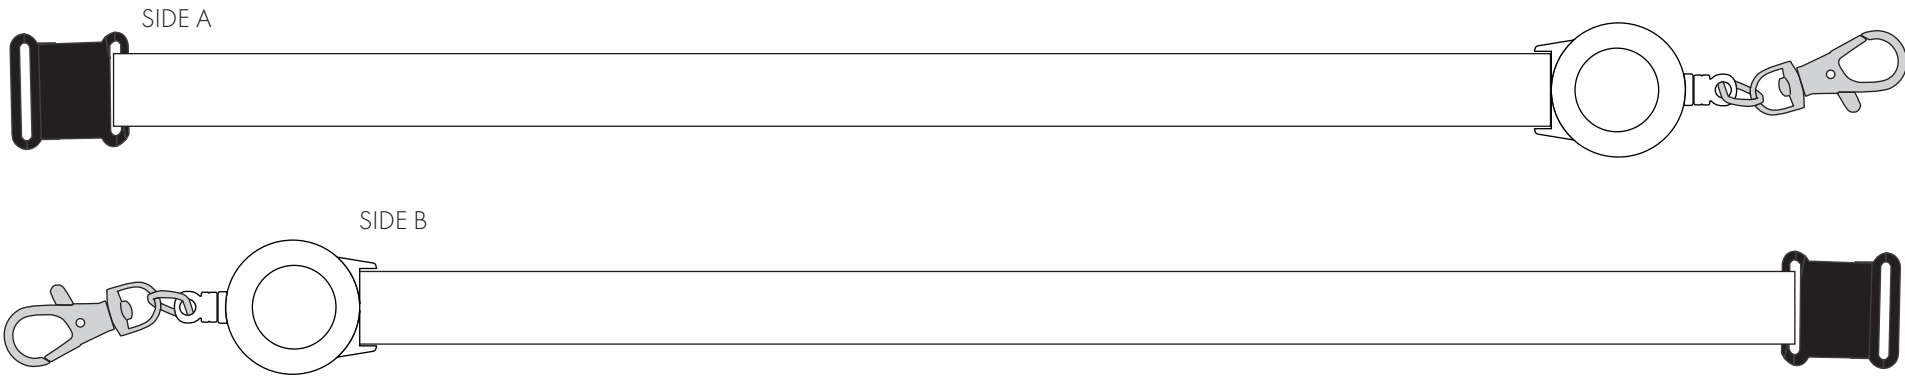

Your Ref:	Quantity:	Product Code: ZL0027
Our Ref:	Version: 1	Product Colour:

**PRINTING CONCERNS:****PRODUCT INFO:**

This item is printed using CMYK Dye Sublimation which does not allow for Pantone Matching within the print

**PANTONE REFERENCE(S)**

 Full Colour

PLEASE NOTE:  
WE CANNOT GUARANTEE THE  
REVERSE ARTWORK POSITION

ARTWORK SCALE 22% Whole Length  
Product Size: 900mm x 20mm

ARTWORK SCALE 40%  
Product Size: 900mm x 20mm

Product Image for visualisation  
- colours may vary

The dashed line is to demonstrate print area and will not appear on your printed item

**PLEASE NOTE:**

- All colours including print and product are for visual purposes only and should not be regarded as the actual colour of the product and print.
- Some products may vary from batch to batch and may differ from previous orders.
- The colour and texture of a product can also have an effect on the final print colour.
- By approving this order we accept that you understand these terms.